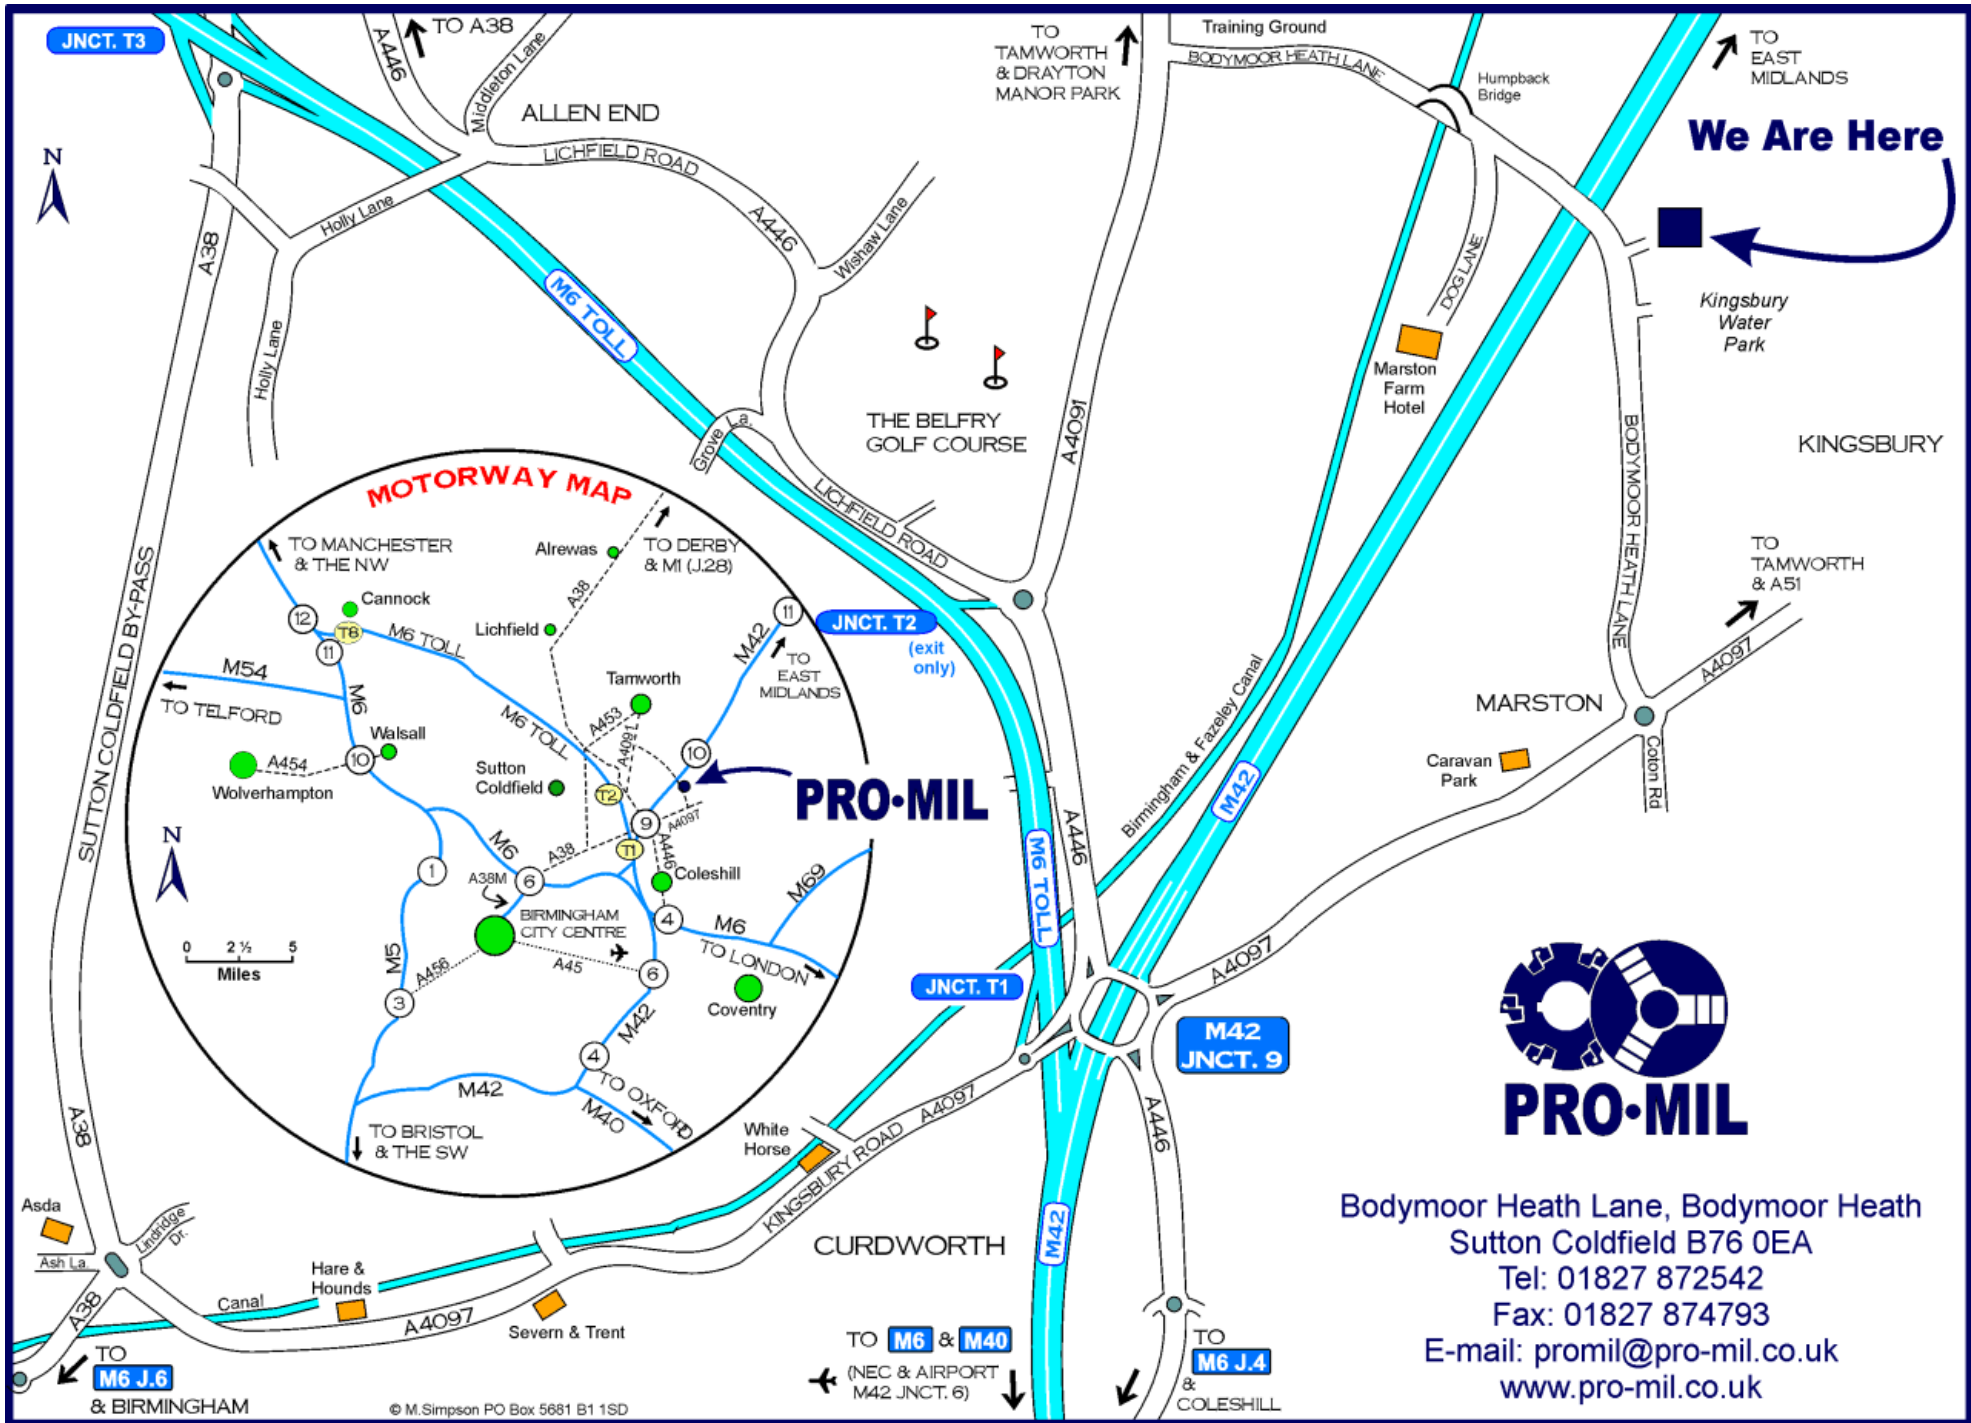

From M6 North via M6 Toll Road

From M6 join M6 Toll just after Junction 12. Exit M6 Toll at Junction 2, take 3rd exit onto the A446 heading towards M42 island. Take 2nd exit A4097 signposted to Kingsbury. At next island, take first left into Bodymoor Heath Lane, signposted Water Park. Pro-mil is on the right hand side just after the main entrance to the Water Park and before you go over the motorway.

From M6 North (alternative route)

Leave M6 at Junction 4a and take M42 north towards Tamworth. Exit M42 at Junction 9, and take A4097 signposted to Kingsbury. At next island, take first left into Bodymoor Heath Lane, signposted Water Park. Pro-mil is on the right hand side just after the main entrance to the Water Park and before you go over the motorway.

From M42 North or South

Exit M42 at Junction 9, and take A4097 signposted to Kingsbury. At next island, take first left into Bodymoor Heath Lane, signposted Water Park. Pro-mil is on the right hand side just after the main entrance to the Water Park and before you go over the motorway.

From M40 Oxford and South

Take M42 north, and exit at Junction 9. Take A4097 signposted to Kingsbury. At next island, take first left into Bodymoor Heath Lane, signposted Water Park. Pro-mil is on the right hand side just after the main entrance to the Water Park and before you go over the motorway.